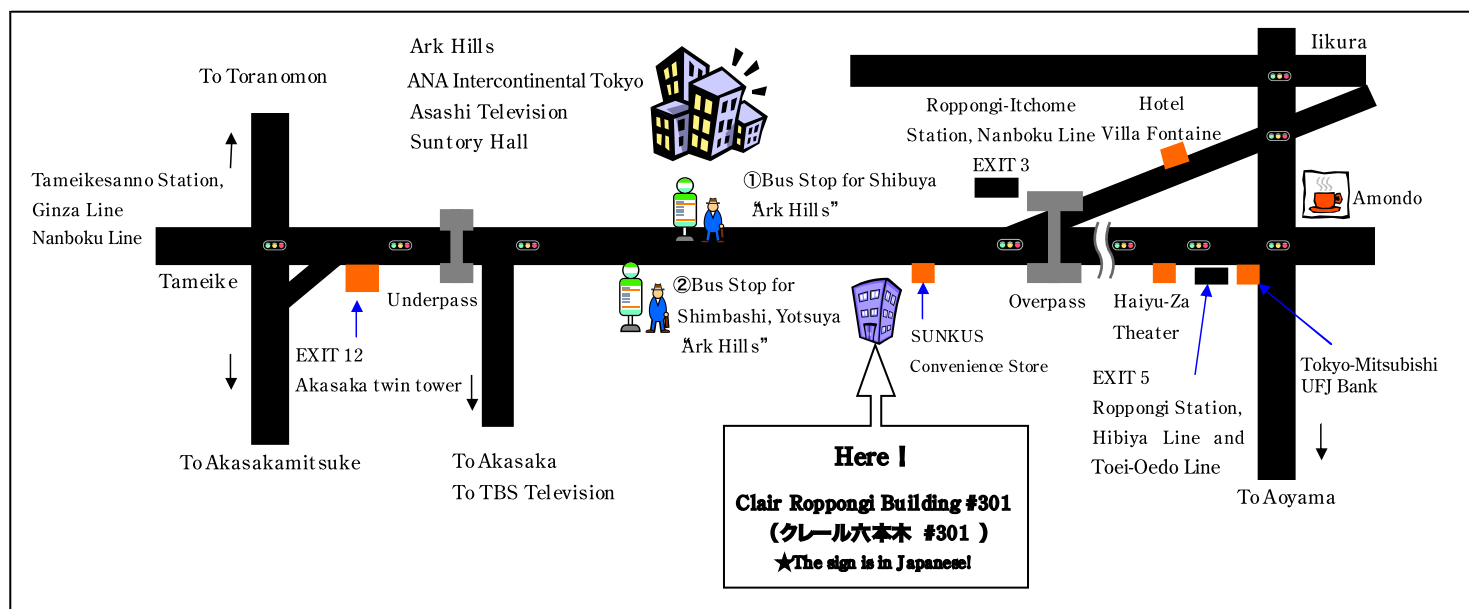

HAS COMPANY CO., LTD.

Address #301 Clair Roppongi 2-2-7 Roppongi Minato-ku. Tokyo 106-0032 Japan
(Road on facing side of Ark Hills)

TEL 03-3589-2591

FAX 03-3589-1839

URL <http://www.has-inc.co.jp/>

Traffic Option

- Subway/3minutes walk from 12 exit of Tameike station, Ginza Line,Nanboku Line/1 minutes walk from 3 exit of Roppongi Iccyomestation,Nanboku Line/10minutes walk from Roppongi station,Hibiya Line and Toei oedo Line
- Bus/From Shinbashi,Tranomom,take the bus for shibuya and get off at Ark Hills(1). From Yotsuya,Akasakamitsuke,take the bus for Ark Hills and get off at the last stop.From Shibuya,take the bus for Shinbashi and get off at Ark Hills(2).